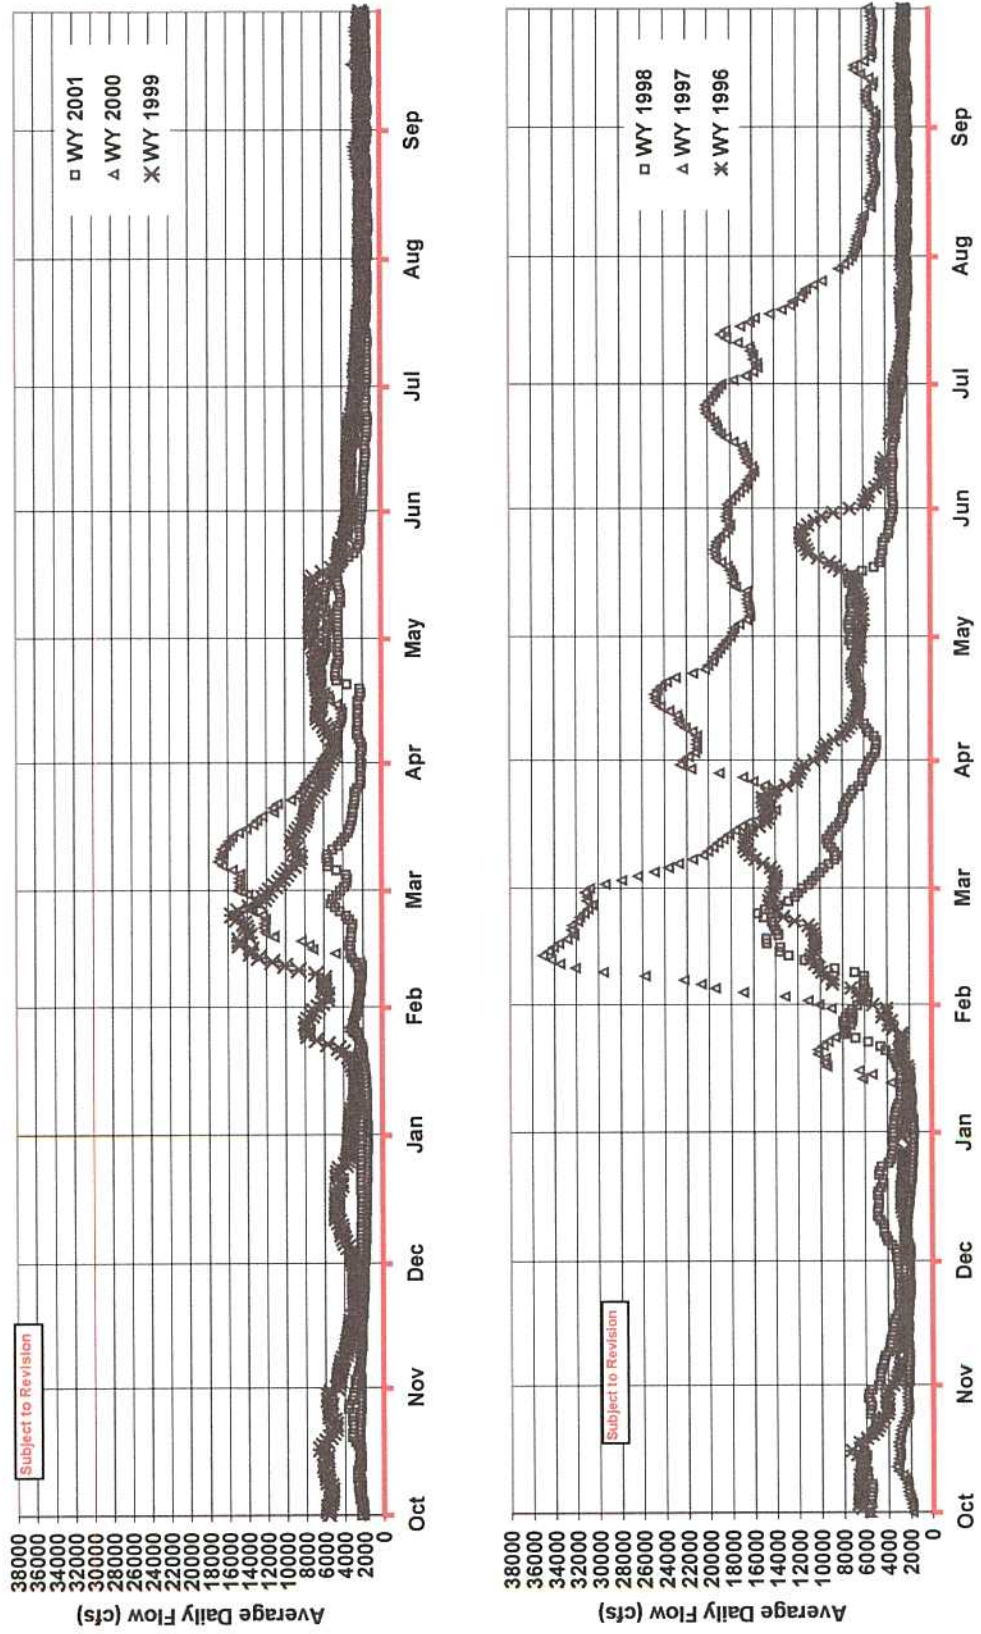

San Joaquin River Historical Flows  
Vernalis

Figure 36. Comparison of years (a) 1999, 2000 and 2001 and (b) 1996, 1997 and 1998 with regard to monthly flows at Vernalis. (Source : DWR, 2001).